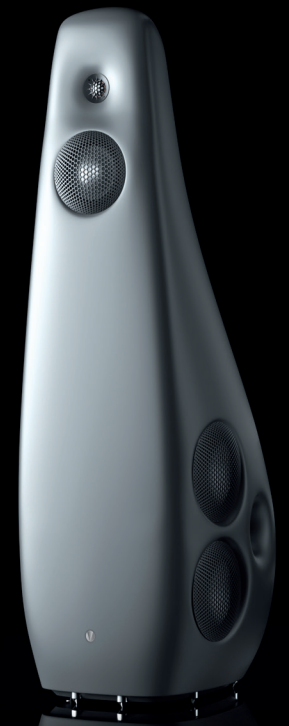

VIVID audio®

KAYA 90

Our top-of-the-range KAYA 90 delivers an effortless, powerful and focused sound that connects you directly and intimately with the music.

KAYA 90

KAYA 90 The height of sophistication

Like all the KAYA series, the KAYA 90 shares its DNA with our GIYA loudspeakers. That family connection is immediately evident visually in the KAYA 90's smoothly curved contours. But it's your ears that will truly confirm their common ancestry. The KAYA 90 is so called because it has an internal volume of 90 litres. That, combined with its four reaction-cancelling drivers and patented Tapered Tube loading – the same technology we pioneered with GIYA - gives the KAYA 90 its astonishing clarity and articulation in the bass.

The curved bass absorber horn is the defining external feature of our GIYA loudspeakers, it's also present in the KAYA but folded back on itself, so it fits neatly inside. As with everything we do, it's there for unarguable engineering reasons: it absorbs resonances and coloration, so you can hear every note with perfect precision and clarity.

Specification

Configuration	3 way 6 driver system
Cabinet material	Glass reinforced Soric-cored sandwich composite
Cabinet colour	Piano, Pearl, Oyster Matte
Bespoke cabinet colour	Bespoke colour options available on request
Drive units	HF: D26 - 26mm tapered tube loaded alloy dome MF: C100se - 100mm tapered tube loaded alloy cone LF: C125L - 4 x 125mm alloy cone
Bass Loading	Exponentially tapered tube enhanced bass reflex
Sensitivity	90dB 2.83VRMS/1m
Nominal impedance (Ω)	6 Ohm (4 Ohm Min)
Frequency range (Hz)	35Hz- 25kHz (-6dB)
First D26 break-up mode	44kHz
Harmonic distortion (2nd and 3rd harmonics)	<0.5% over frequency range
Cross over frequencies (Hz)	300Hz and 3kHz
Recommended amplifier power	25W- 500W
Loudspeaker dimensions	1202(h) x 370(w) x 540(d) mm MASS 38 kg
Shipping dimensions	1245(l) x 430(w) x 590(h) mm MASS 55kg (each)